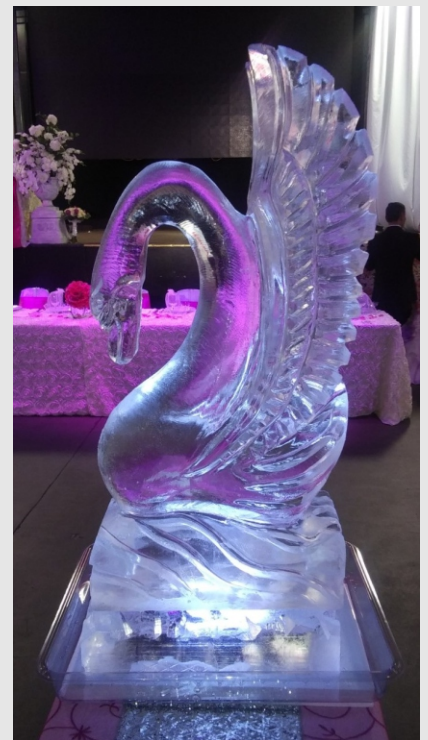

ICE sculpture INC.

1 Block Wedding Sculptures

color for engraved monograms
+ flower inclusions are an
additional charge

Custom Diamond

3D Intertwined Hearts

Custom Diamond Ring

Custom Swan on Heart

Custom Stacked
Floral Hearts

3D Swan

ICE sculpture INC.

1 Block Wedding Sculptures

color for engraved monograms
+ flower inclusions are an
additional charge

Customizable Swirl monogram

Customizable Crest monogram

Customizable Heart

Monogram with color added

Customizable Fairy Tale Inclusion

Customizable 2D Mr & Mrs

Winter Wonderland

3D Monogram

2D Letter on a crown

Traditional